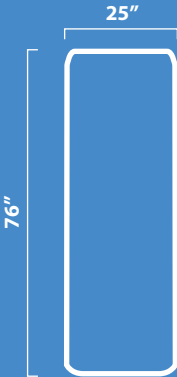

# ASTRO™ 20R

<b>Weight</b>	1 lb, 11 oz / 755 g
<b>Min Temp Zone</b>	15 to 25F / -9 to -4C
<b>Width</b>	20 in / 51 cm
<b>Length</b>	72 in / 183 cm
<b>Thickness</b>	3 in / 8 cm
<b>Pack Size</b>	8.5x4.5 in dia / 22x11 cm dia
<b>Fabric</b>	75D Polyester
<b>Insulation</b>	PrimaLoft®
<b>Color</b>	Dark Riptide

# ASTRO™ SERIES

Many miles from the hum and buzz of workaday life, the last thing you want to disturb your deep sleep is a pesky root or a fistful of gravel. Forget your typical inch-thick backcountry pad; Astro™ is 4 inches tall ( 25L ) and practically disappears into your pack. Lateral baffles make the pad feel wider and smoother, and 75D polyester fabric resists puncture while keeping the weight down. Astro™ pads include a stuff sack, compression strap, and repair patches.

# ASTRO™ AIR25L

<b>Weight</b>	1 lb, 7 oz / 650 g
<b>Min Temp Zone</b>	35 to 45F / 2 to 7C
<b>Width</b>	25 in / 64 cm
<b>Length</b>	76 in / 193 cm
<b>Thickness</b>	4 in / 10 cm
<b>Pack Size</b>	9.5 x 3.5 in dia / 24 x 9 cm dia
<b>Fabric</b>	75D Polyester
<b>Color</b>	Riptide Blue