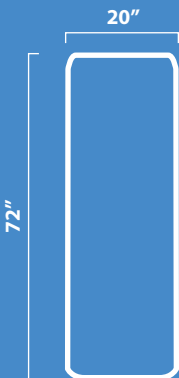

OUR VISION

ASTRO™ AIR20R

ASTRO™ SERIES

Many miles from the hum and buzz of workaday life, the last thing you want to disturb your deep sleep is a pesky root or a fistful of gravel. Forget your typical inch-thick backcountry pad; Astro™ is 3 inches tall and practically disappears into your pack. Lateral baffles make the pad feel wider and smoother, and 75D polyester fabric resists puncture while keeping the weight down. Astro™ pads include a stuff sack, compression strap, and repair patches.

ASTRO™ AIR20R

Weight	1 lb, 4 oz / 570 g
Min Temp Zone	35 to 45F / 2 to 7C
Width	20 in / 51 cm
Length	72 in / 183 cm
Thickness	3 in / 8 cm
Pack Size	8 x 3.5 in dia / 20 x 9 cm dia
Fabric	75D Polyester
Color	Riptide Blue

72"

20"

INSULATED

ASTRO™ 20R

Weight	1 lb, 11 oz / 757 g
Min Temp Zone	15 to 25F / -9 to -3C
Width	20 in / 51 cm
Length	72 in / 183 cm
Thickness	3 in / 8 cm
Pack Size	8.5x4.5 in dia / 22x 11 cm dia
Fabric	75D Polyester
Insulation	PrimaLoft®
Color	Dark Riptide