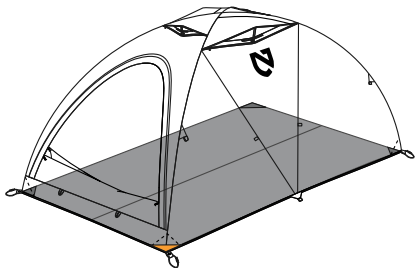

TENSHI™ RIF™

The Removable Insulated Floor™ (RIF™) is a custom fitted interior floor liner for Tenshi™. Constructed from closed-cell EVA foam, the RIF™ makes a tight fit inside Tenshi™ and offers an excellent first layer of defense against the frozen ground. It also eliminates the inevitable cold spots that occur between individual sleeping pads. Grommets in the RIF™ mate with the internal poles to hold the RIF™ securely in place.

Packed Weight:	2.7 lbs (1.2 kg)
Thickness:	0.25" (0.6 cm)
Floor Dimensions:	86" x 47" (218 x 119 cm)
Floor Area:	28 sq ft (2.6 sq m)
Insulation:	Closed-Cell EVA Foam
Fabric:	70D PU Nylon (Top) 30D Sil/PU Nylon (Bottom)

1. **Pawprint™:** The Pawprint™ is a removable liner for the inside of your tent. It has the dual function of protecting your tent floor from boots and paws and of adding serious comfort. The Pawprint™ is made of a machine-washable brushed fabric that is very soft to the touch. With a clean, soft Pawprint™ under you, you might be able to save some weight and travel with a lighter sleeping bag or blanket.