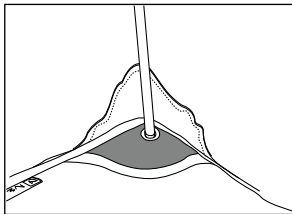

Setup Guide

1. Slide the RIF™ into Tenshi™ with the shiny sil/PU nylon side down and the orange corner up. Place the four pole ends through the corner grommets.

More Tenshi™ Accessories

1. **Pawprint™:** The Pawprint™ is a removable liner for the inside of your tent. It has the dual function of protecting your tent floor from boots and paws and of adding serious comfort. The Pawprint™ is made of a machine-washable brushed fabric that is very soft to the touch. With a clean, soft Pawprint™ under you, you might be able to save some weight and travel with a lighter sleeping bag or blanket.